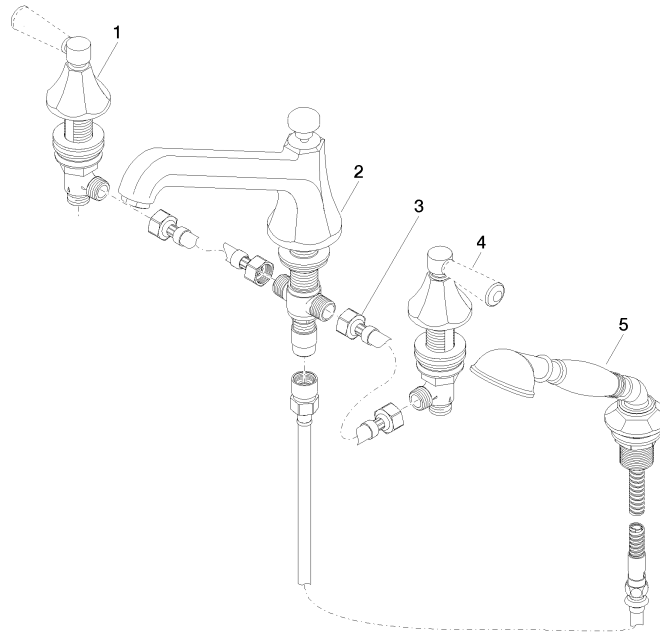

MADISON Bath shower set for bath rim or tile edge installation - Brushed Dark Platinum

MADISON

ST 030 100 3370

- spout: circular, air-enriched flow
- max. spout flow rate 23 l/min
- Hand shower: COMPACT RAIN, max. flow rate 6.8 l/min (at 3 bar)
- complete hand shower set with anti-scale system
- 225mm projection
- automatic bath/shower diverter
- height of mixer 185 mm
- height up to aerator 140 mm
- hole diameter valve 32 mm
- hole diameter spout 32 mm
- hole diameter for complete hand shower set 32 mm
- rosette for spout Ø 70mm
- rosette for complete hand shower set Ø 60mm
- rosette for deck valve Ø 60mm
- metal shower hose 1750mm with integrated anti-twist protection

ST 030 100 3370

ST 030 100 3370
Parts for other finishes can be found here: [Chrome](#)

- 225mm projection
- complete hand shower set: normal flow
- spout: circular, air-enriched flow
- complete hand shower set with anti-scale system
- automatic bath/shower diverter
- height of mixer 185 mm
- height up to aerator 140 mm
- hole diameter valve 32 mm
- hole diameter spout 32 mm
- hole diameter for complete hand shower set 32 mm
- rosette for spout Ø 70mm
- rosette for complete hand shower set Ø 60mm
- rosette for deck valve Ø 60mm
- metal shower hose 1750mm with integrated anti-twist protection
- max. spout flow rate 23 l/min
- max. flow for complete hand shower set 6.8 l/min

MADISON

ST 030 100 3370

ST 030 100 3370
mm [inches]
1:10

Flow rate chart

Certificates

LGA_8028.

Belgaqua_21-380-
27_4.

ST 030 100 3370

Spare parts list

No.	Item Number	Name	Quantity used	Delivery time
1	20 000 370-99	side panel	1	60
2	13 502 380-99	spout	1	60
3	12 502 970 90	High pressure hose 1/2" x 1/2" x 400 mm -	2	2
4	20 000 371-99	side panel	1	60
5	27 703 370-99	shower set	1	-