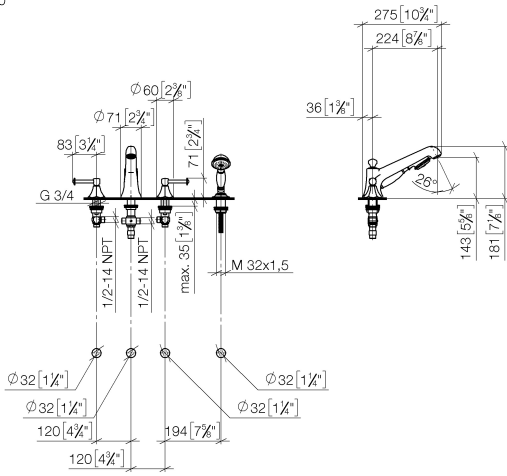

MADISON Bath shower set for bath rim or tile edge installation - Brushed Dark Platinum

MADISON

ST 030 100 3370

- spout: circular, air-enriched flow
- max. spout flow rate 23 l/min
- Hand shower: COMPACT RAIN, max. flow rate 6.8 l/min (at 3 bar)
- complete hand shower set with anti-scale system
- 225mm projection
- automatic bath/shower diverter
- height of mixer 185 mm
- height up to aerator 140 mm
- hole diameter valve 32 mm
- hole diameter spout 32 mm
- hole diameter for complete hand shower set 32 mm
- rosette for spout Ø 70mm
- rosette for complete hand shower set Ø 60mm
- rosette for deck valve Ø 60mm
- metal shower hose 1750mm with integrated anti-twist protection

ST 030 100 3370

ST 030 100 3370
Parts for other finishes can be found here: [Chrome](#)

- 225mm projection
- complete hand shower set: normal flow
- spout: circular, air-enriched flow
- complete hand shower set with anti-scale system
- automatic bath/shower diverter
- height of mixer 185 mm
- height up to aerator 140 mm
- hole diameter valve 32 mm
- hole diameter spout 32 mm
- hole diameter for complete hand shower set 32 mm
- rosette for spout Ø 70mm
- rosette for complete hand shower set Ø 60mm
- rosette for deck valve Ø 60mm
- metal shower hose 1750mm with integrated anti-twist protection
- max. spout flow rate 23 l/min
- max. flow for complete hand shower set 6.8 l/min

MADISON

ST 030 100 3370

ST 030 100 3370
mm [inches]
1:10

Flow rate chart

Certificates

LGA_8028.

Belgaqua_21-380-
27_4.

ST 030 100 3370

Spare parts list

No.	Item Number	Name	Quantity used	Delivery time
1	20 000 370-99	side panel	1	60
2	13 502 380-99	spout	1	60
3	12 502 970 90	High pressure hose 1/2" x 1/2" x 400 mm -	2	2
4	20 000 371-99	side panel	1	60
5	27 703 370-99	shower set	1	-